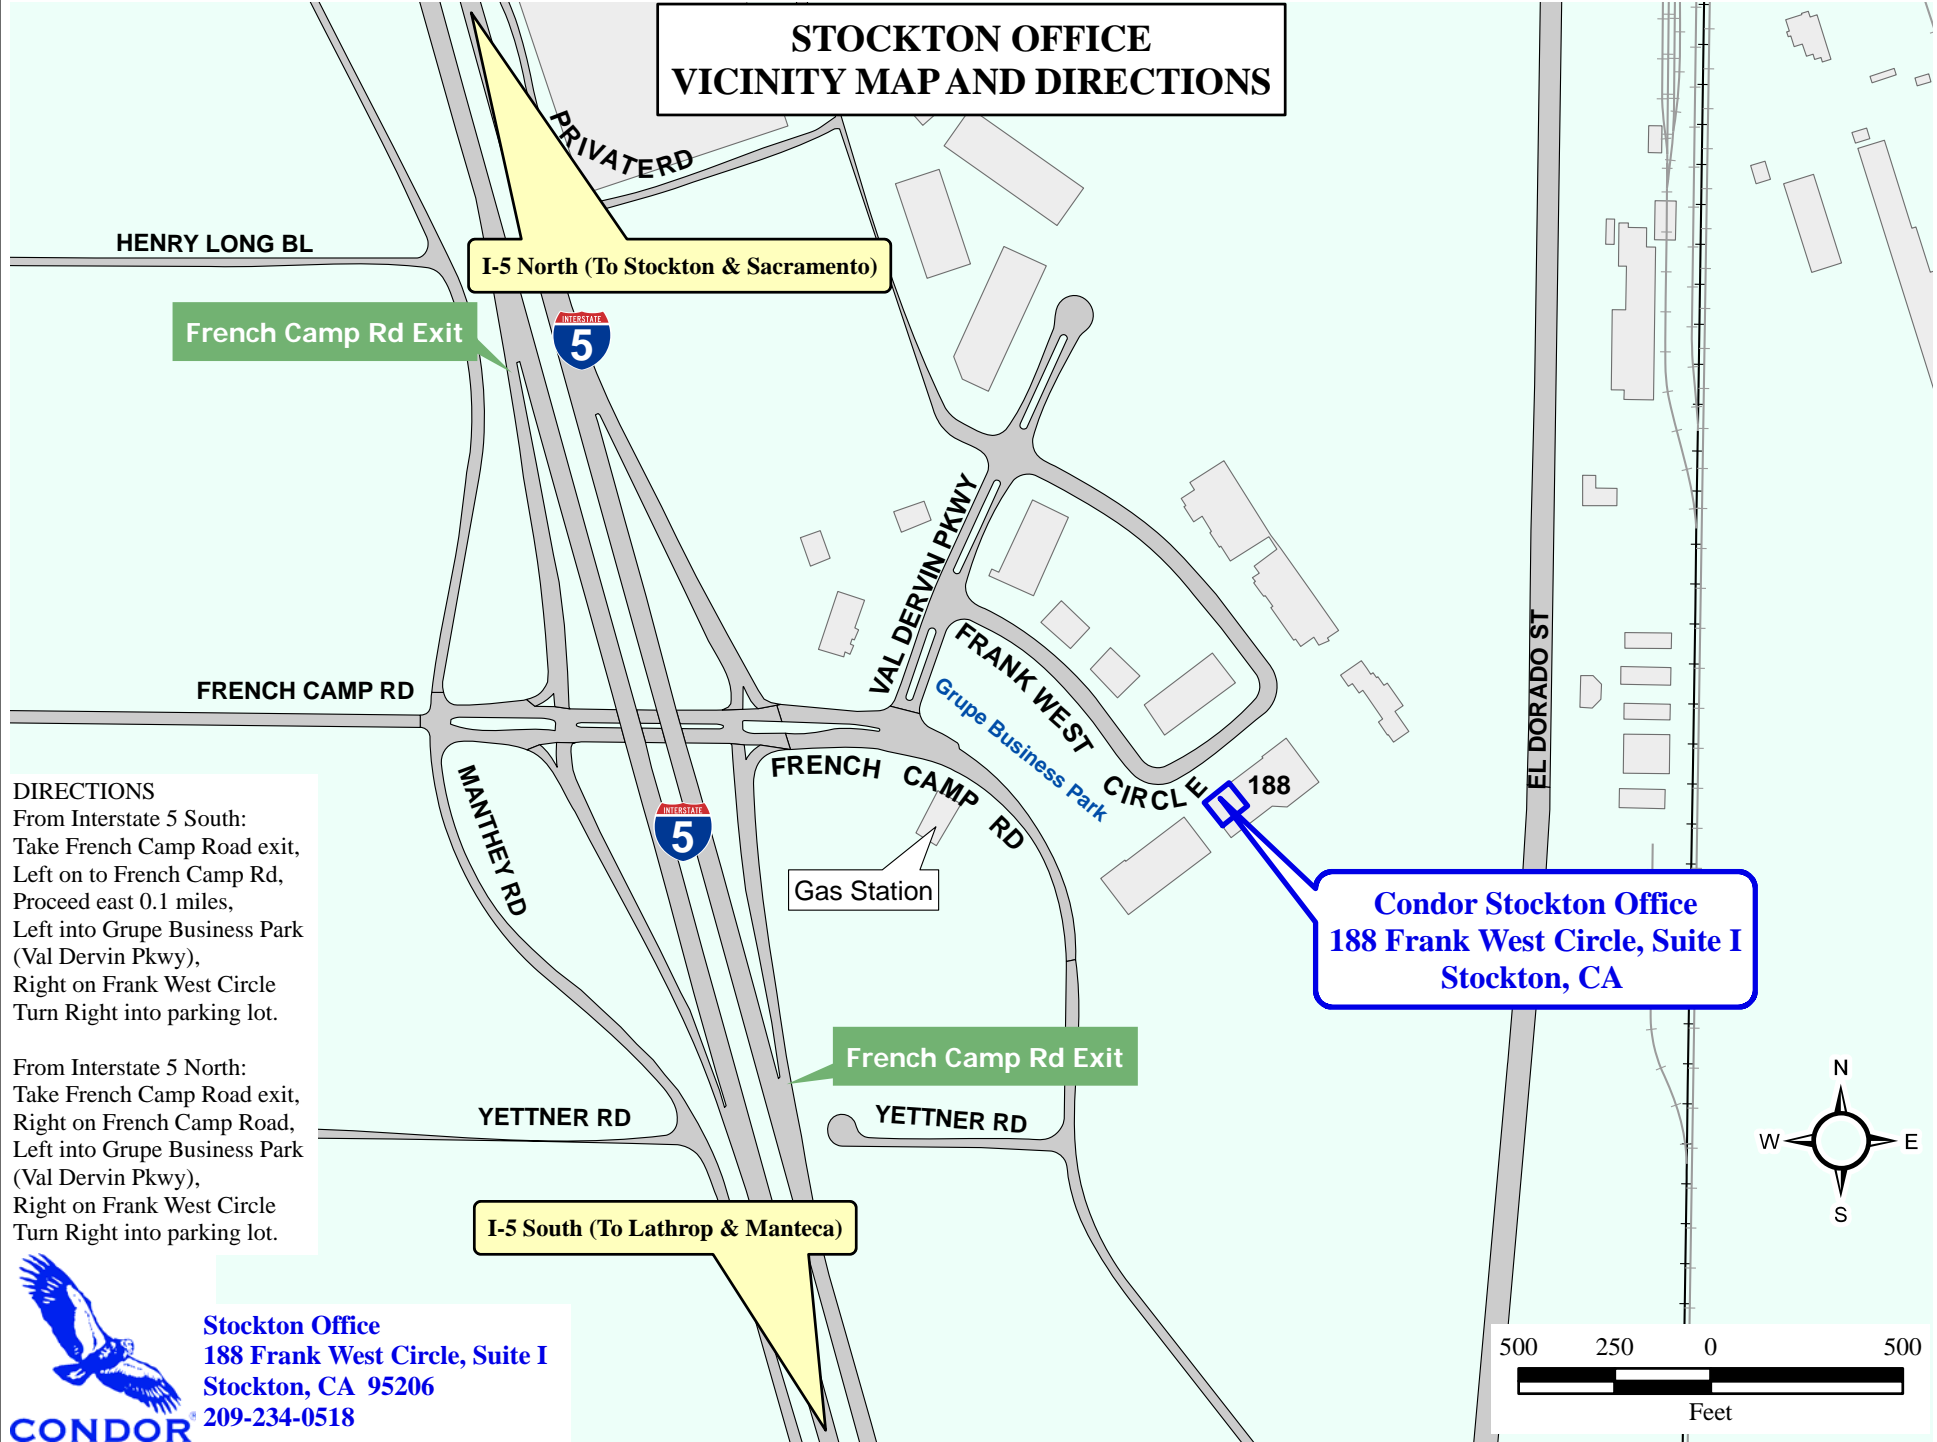

STOCKTON OFFICE VICINITY MAP AND DIRECTIONS

I-5 North (To Stockton & Sacramento)

French Camp Rd Exit

Gas Station

French Camp Rd Exit

I-5 South (To Lathrop & Manteca)

Condor Stockton Office
188 Frank West Circle, Suite I
Stockton, CA

DIRECTIONS

From Interstate 5 South:
Take French Camp Road exit,
Left on to French Camp Rd,
Proceed east 0.1 miles,
Left into Grupe Business Park
(Val Dervin Pkwy),
Right on Frank West Circle
Turn Right into parking lot.

From Interstate 5 North:
Take French Camp Road exit,
Right on French Camp Road,
Left into Grupe Business Park
(Val Dervin Pkwy),
Right on Frank West Circle
Turn Right into parking lot.

Stockton Office
188 Frank West Circle, Suite I
Stockton, CA 95206
209-234-0518